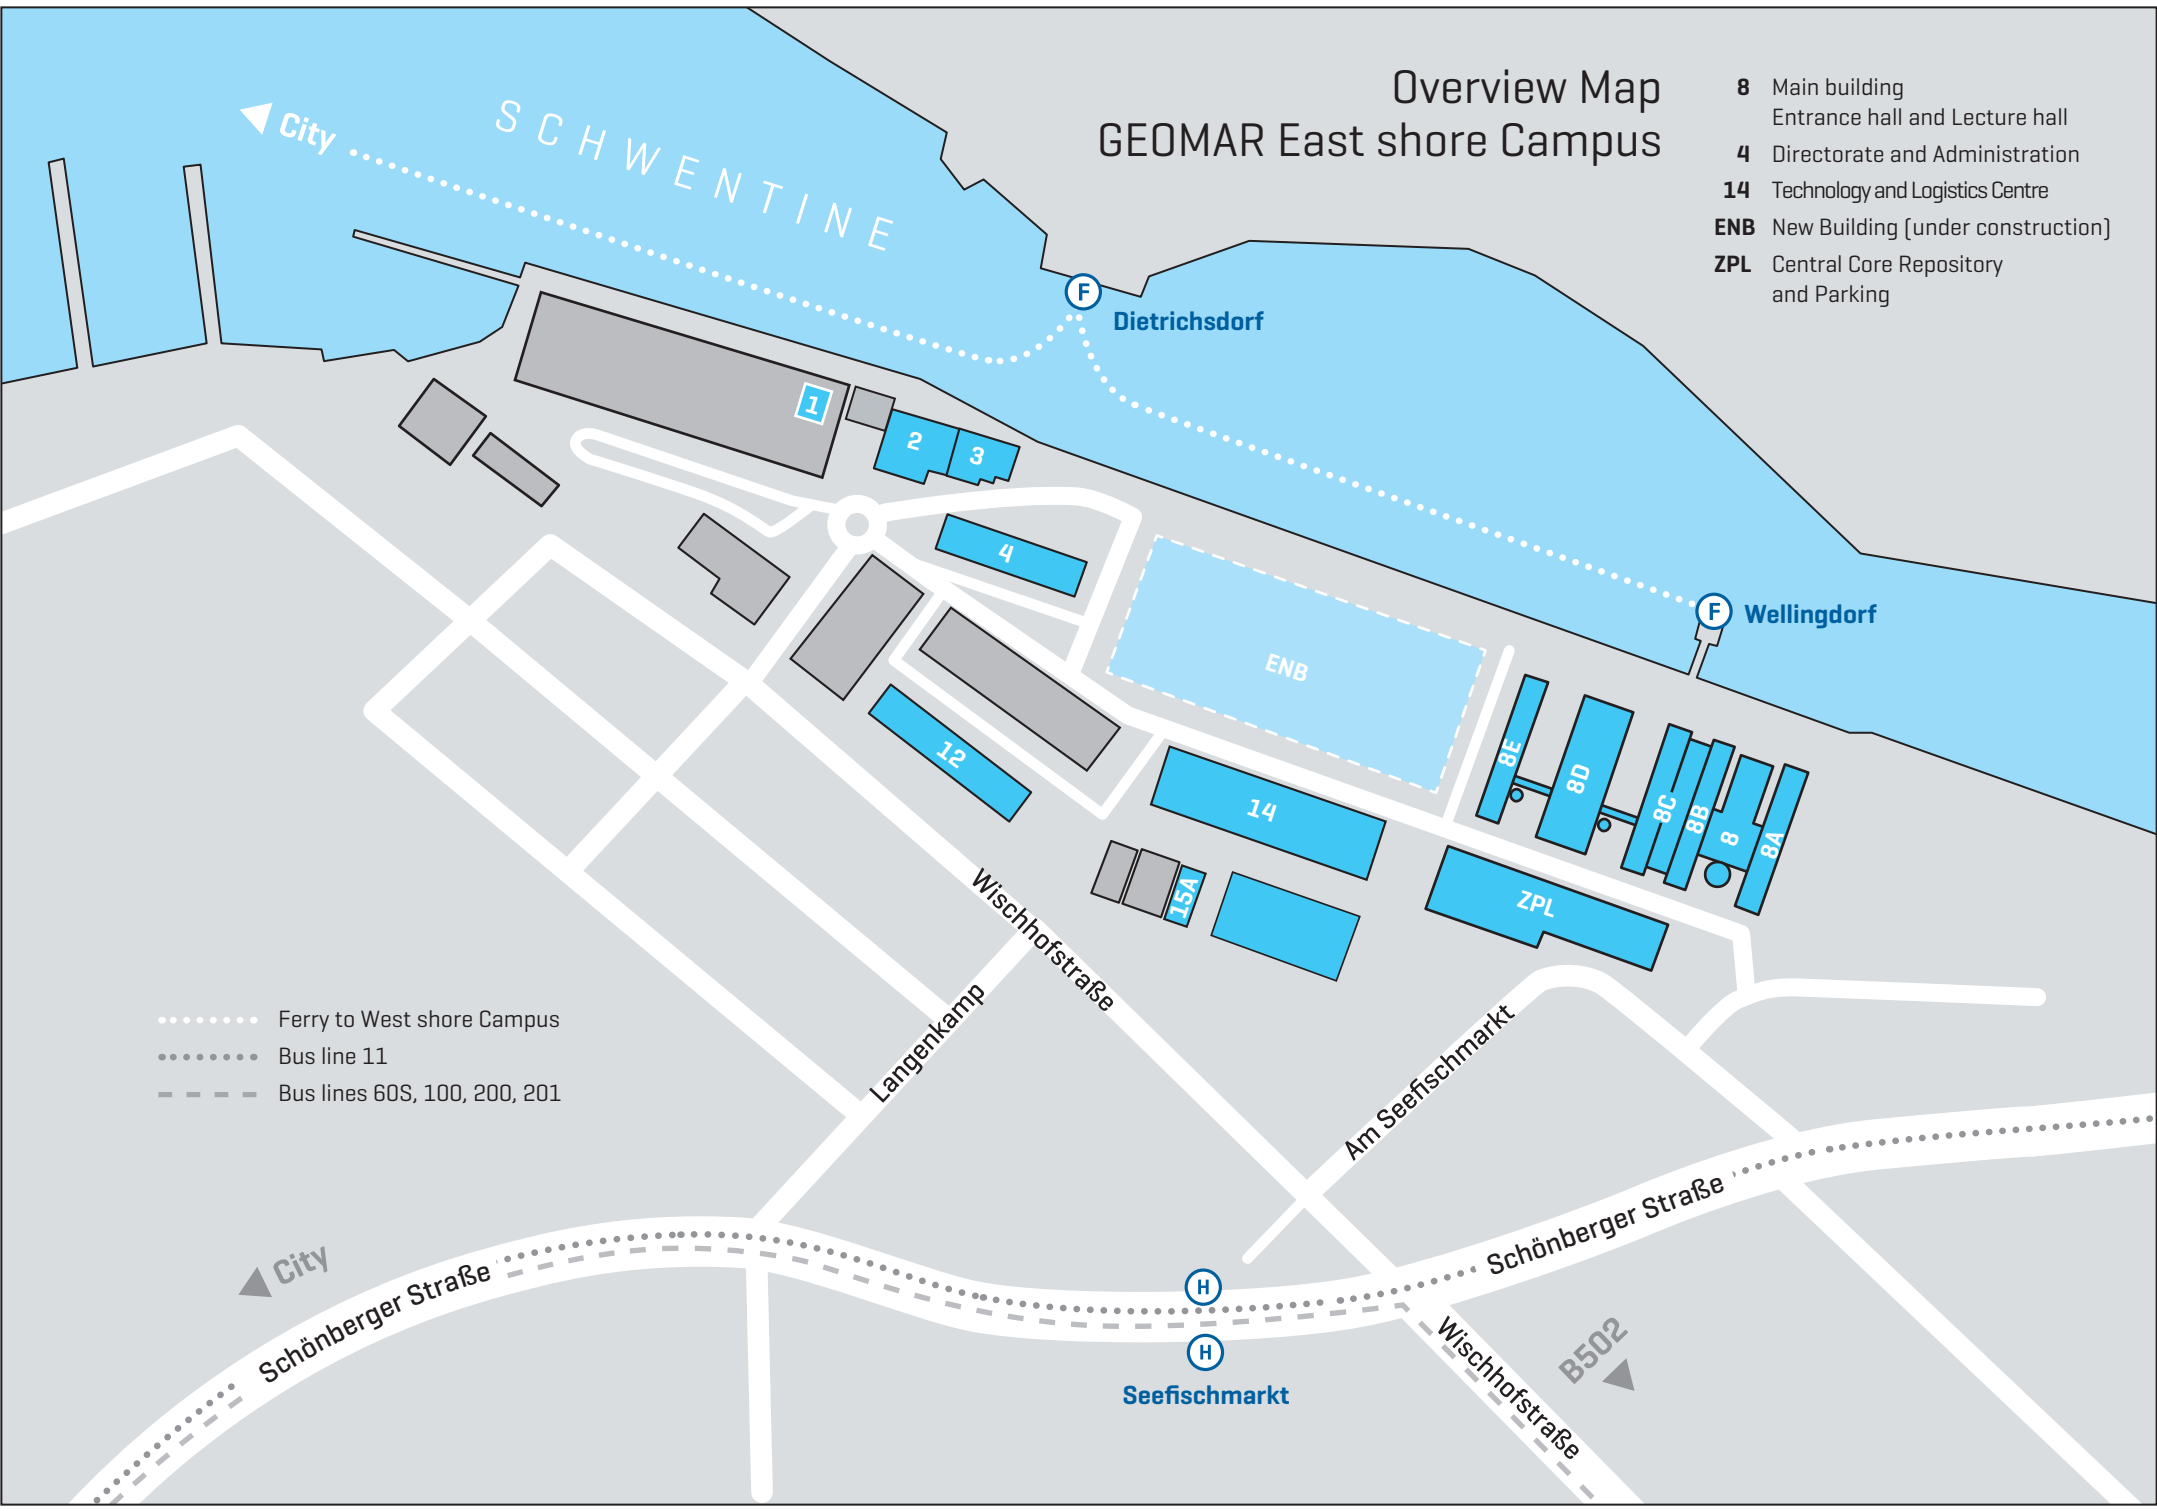

# Overview Map GEOMAR East shore Campus

- 8** Main building  
Entrance hall and Lecture hall
- 4** Directorate and Administration
- 14** Technology and Logistics Centre
- ENB** New Building (under construction)
- ZPL** Central Core Repository  
and Parking

- ..... Ferry to West shore Campus
- ..... Bus line 11
- - - - Bus lines 60S, 100, 200, 201

City

Schönberger Straße

Seefischmarkt

Wischhofstraße

B502

Schönberger Straße

Am Seefischmarkt

Wischhofstraße

Langenkamp

SCHWENTINE

Dietrichsdorf

Wellingdorf

1

2

3